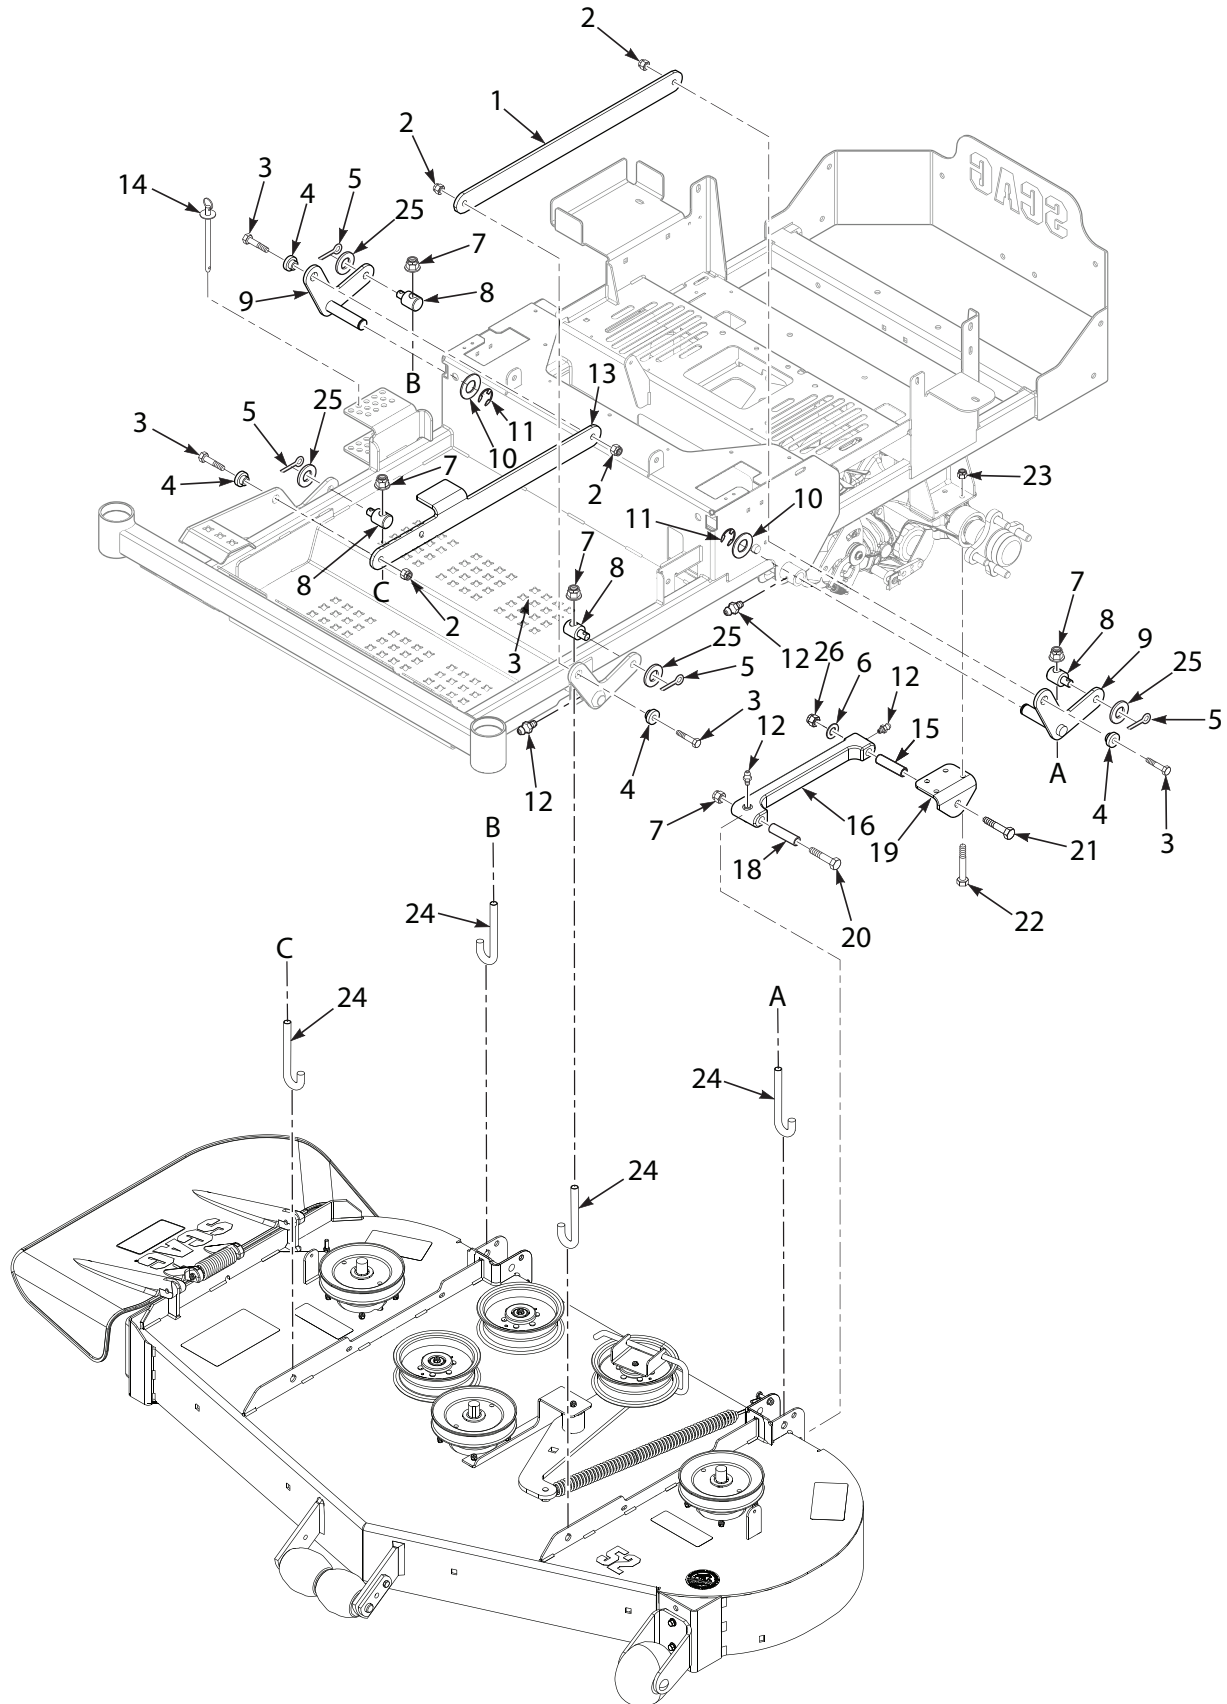

CUTTER DECK CONTROLS

CUTTER DECK CONTROLS

Ref. No.	Part No.	Description
1	428142	Link, Deck Lift - LH
2	04117-02	Nut, 3/8-16 Elastic Stop
3	04001-32	Bolt, Hex Head 3/8-16 x 1-1/4"
4	43086	Bushing
5	04061-07	Cotter Pin, 3/16 x 1"
6	04040-07	Flatwasher, 1/2-.531 x 1.062 x .095
7	04021-07	Nut, 1/2-13 Elastic Stop
8	431072	Joint, Swivel
9	452962	Lift Bellcrank Weldment
10	04041-08	Flatwasher, 3/4-.769 x 1.250 x .0598
11	04050-02	Retaining Ring, .750 "E"
12	48114-04	Grease Fitting, 1/4-28 Self Tap
13	428143	Link, Deck Lift - RH
14	485351	Pin Assembly, Deck Height
15	43986	Spacer, Pusharm - Axle
16	462769	Pusharm Assembly, LH (incl. 12)
17	462770	Pusharm Assembly, RH (incl. 12)
18	43985	Spacer, Pusharm - Deck
19	424489	Bracket, Pusharm
20	04001-145	Bolt, Hex Head 1/2-13 x 3-1/2"
21	04001-52	Bolt, Hex Head 1/2-13 x 2-1/2"
22	04001-49	Bolt, Hex Head 5/16-18 x 3"
23	04021-10	Nut, 5/16-18 Elastic Stop
24	44220	Rod, Deck Lift
25	04040-09	Washer, Flat, 5/8 - .656 x 1.312 x .095
26	04021-19	Nut, 1/2-13 Center Lock