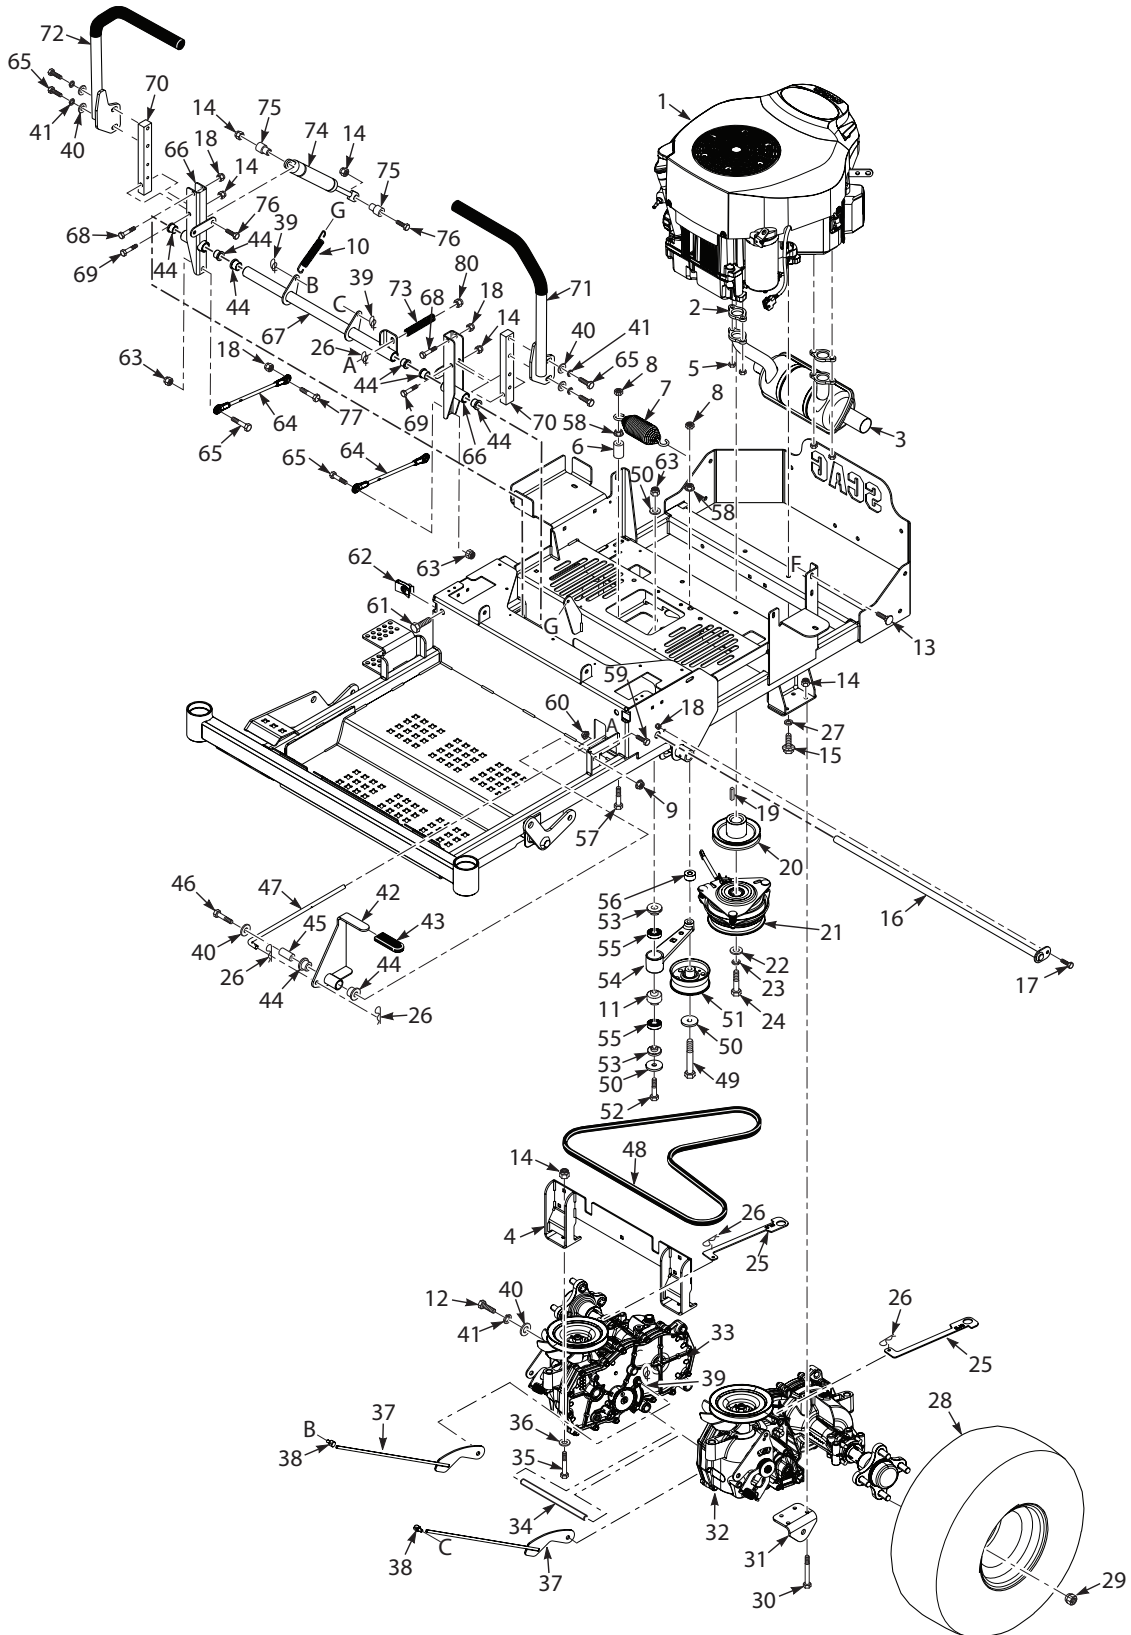

DRIVE SYSTEM COMPONENTS - HYDRO-GEAR AXLES

ILLUSTRATED PARTS LIST

DRIVE SYSTEM COMPONENTS - HYDRO-GEAR AXLES

	Part No.	Description
1	487322	Engine, 20CX Briggs & Stratton (42H)
	487153	Engine, 20PX Briggs & Stratton (42H)
	487203	Engine, 22PX Briggs & Stratton (52H)
	487204	Engine, 24PX Briggs & Stratton (52H)
	488238	Engine, 24PX Briggs & Stratton (61H)
2	*	Gasket, Exhaust
3	487151	Muffler, Briggs CX/PX
4	453454	Mounting Weldment, Axle - Hydro-Gear
5	04025-04	Nut, M8-1.25 Hex Flange
6	43674	Spacer
7	483112	Spring, Transmission Drive
8	04021-05	Nut, 3/8-16 Center Lock
9	04117-02	Nut, 3/8-16 Flange Elastic Stop
10	483600	Spring, Brake Return
11	431073	Spacer, Idler Arm
12	04001-46	Bolt, 3/8-16 x 2 1/4"
13	04003-02	Bolt, Carriage 1/4-20 x 3/4"
14	04021-10	Nut, 5/16-18 Elastic Stop
15	04001-32	Bolt, 3/8-16 x 1-1/4"
16	452620	Shaft Weldment, Control Arm
17	04001-06	Bolt, Hex Head 1/4-20 x 5/8"
18	04021-08	Nut, 1/4-20 Elastic Stop
19	04063-01	Key, 1/4 x 1/4 x 1-1/4"
	04063-42	Key, 1/4 X 1/4 X 3.00
20	488220	Pulley, 4-1/2" - 1" Bore (42H, 52H)
	488221	Pulley, 4-1/2" - 1.125" Bore (61H)
21	462715	Clutch, GT1 (42H, 52H)
	484063	Clutch, GT2 (61H)
22	04041-28	Flatwasher, 7/16-.496 x 1.75 x .25
23	04030-05	Lockwasher, 7/16"
24	04102-12	Bolt, 7/16-20 x 3 1/4" w/Patch (42H, 52H)
	04102-03	Bolt, 7/16-20 x 2 1/4" w/ Patch (61H)
25	4200430	Lever, Dump Valve
26	04062-02	Hair Pin Cotter, .080 x 1.19
27	04030-04	Washer, Lock 3/8 Spring
	04031-03	Washer, Lock 5/16 Ext Tooth (ground)
28	488232	Wheel Assembly, 20 x 8 - 8 (42H)
	488235	Wheel Assembly, 20 x 10 - 8 (52H, 61H)
	488245	Rim w/Valve Stem (42H)
	481868	Rim w/Valve Stem (52H, 61H)
	488233	Tire, 20 x 8 (42H)
	488236	Tire, 20 x 10 (52H, 61H)
29	04028-02	Wheel Nut, 1/2-20 x 13/16
30	04001-49	Bolt, Hex Head 5/16-18 x 3"
31	428348	Bracket, Pusharm
32	488205	Transaxle, LH
33	488206	Transaxle, RH
34	431288	Spacer
35	04001-39	Bolt, Hex Head 5/16-18 x 2-1/4"
36	04040-15	Flatwasher, 5/16-.375 x .875 x .083
37	453602	Rod, Brake
38	43876	Joint, Swivel

	Part No.	Description
39	04069-01	Pin, Rue Cotter - 3/8"
40	04041-07	Flatwasher, 3/8-.391 x .938 x .105
41	04030-04	Lockwasher, 3/8"
42	463187	Brake Lever Assembly (incl. 43, 44)
43	482102	Grip, Brake Handle
44	483453-05	Bearing
45	43969	Pivot, Brake Lever
46	04001-31	Bolt, Hex Head 3/8-16 x 2-1/2"
47	44231	Rod, Upper Brake Linkage
48	488225	Belt, Pump Drive
49	04001-51	Bolt, Hex Head 3/8-16 x 3-3/4"
50	04043-04	Flatwasher, 3/8-.391 x .938 x .105 HD
51	486045	Pulley, 3-1/2" Idler
52	04001-54	Bolt, Hex Head 3/8-16 x 3"
53	431049	Pivot Idler
54	463017	Idler Arm Assembly (incl. 55, 84)
55	48224	Bearing
56	43720	Spacer, Pump Idler
57	04001-45	Bolt, Hex Head 3/816 x 2"
58	04019-04	Nut, 3/8-16 Serrated Flange
59	04001-14	Bolt, Hex Head 1/4-20 x 1"
60	04019-02	Nut, 1/4-20 Serrated Flange
61	04107-05	Bolt, Hex Head 3/8-16 x 2-1/2" Special Lock
62	04110-04	U-Nut, 3/8-16
63	04021-10	Nut, 5/16-18 Elastic Stop
64	485794	Linkage, Pump
65	04001-10	Bolt, Hex Head 5/16-18x1-1/4"
66	463262	Control Arm Assembly (incl. 44)
67	463019	Bellcrank Assembly (incl. 44)
68	04001-02	Bolt, Hex Head 1/4-20 x 1-3/4"
69	04001-12	Bolt, Hex Head 5/16-18 x 1-3/4"
70	422372	Bar, Control Lever
71	462740	Handlebar w/Grip
	484376	Grip, Control Lever
72	462741	Handlebar w/Grip
	484376	Grip, Control Lever
73	483538	Spring, Brake
74	484193	Dampener, Steering
75	43602	Spacer, Damper
76	04001-11	Bolt, Hex Head 5/16-18
77	04001-04	Bolt, Hex Head 1/4-20 X 1.50

* Available through individual engine manufacturer.