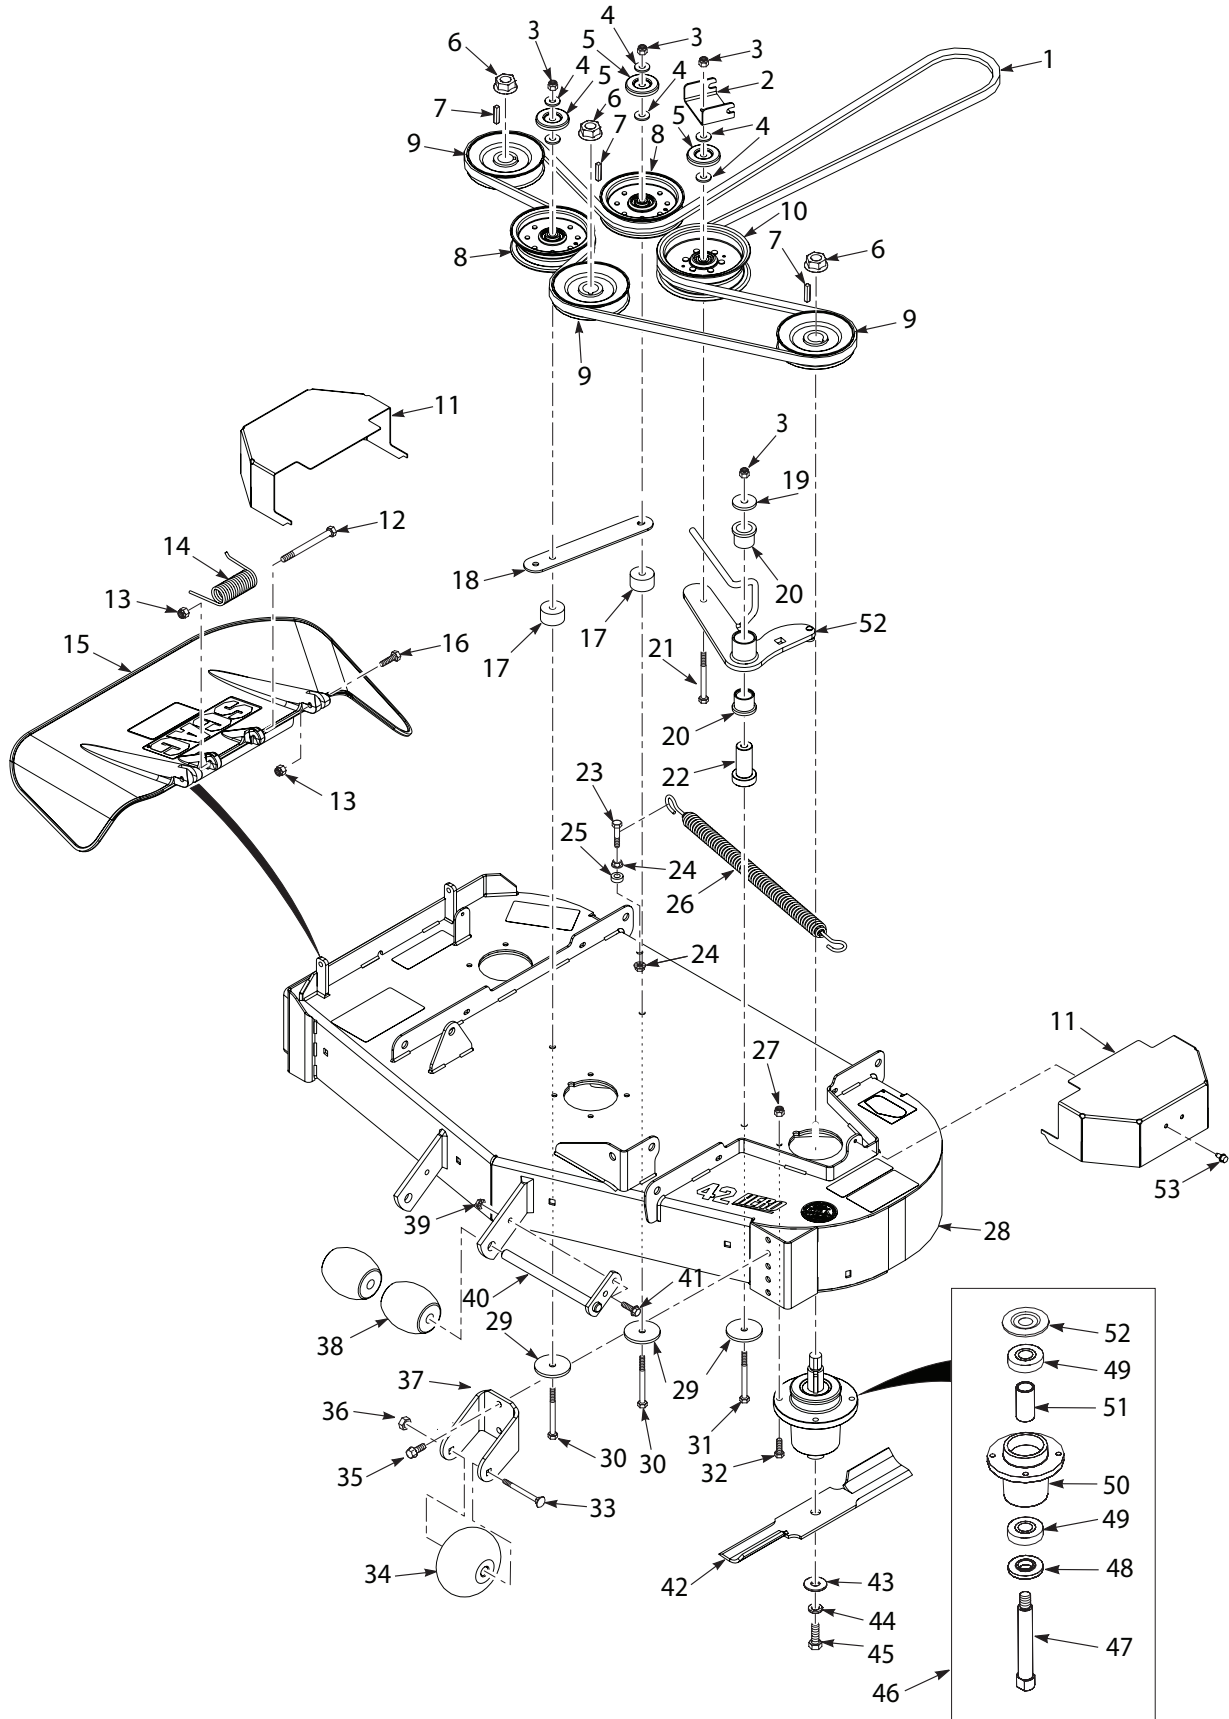

42H CUTTER DECK

ILLUSTRATED PARTS LIST

42H CUTTER DECK

Ref. No.	Part No.	Description
1	484100	Belt, Cutter Deck
2	424615	Bracket, Belt Guide
3	04021-09	Locknut, 3/8 - 16 Elastic Stop
4	04043-04	Washer, Flat 3/8 - .391 x .938 x .105 HD
5	424367	Dust Shield
6	04112-06	Locknut, 3/4 - 16 Spiralock
7	04063-01	Key, 1/4 x 1/4 x 1-1/4"
8	483213	Pulley, 4.50" Idler
9	486910	Pulley, 4.62"
10	483422	Pulley, 5.00" Idler
11	4200415	Belt Cover - LH
	4200432	Belt Cover - RH
12	04001-154	Bolt, Hex Head 5/16 - 18 x 4.75"
13	04021-10	Locknut, 5/16 - 18 Elastic Stop
14	482245	Spring, Discharge Chute
15	462031	Discharge Chute
16	04001-12	Bolt, Hex Head 5/16 - 18 x 1.75"
17	43711	Spacer
18	424479	Brace, Pulley
19	04043-11	Flat Washer, 3/8 - .438 x 1.500 x .1793 HD
20	483453-03	Bearing, Plastic
21	04001-31	Bolt, Hex Head 3/8 - 16 x 2.50"
22	43708	Pivot Idler
23	04001-135	Bolt, Hex Head 3/8 - 16 x 1.75"
24	04019-04	Nut, 3/8 - 16 Serrated Flange
25	43063	Spacer
26	483375	Spring, Deck Idler
27	04021-22	Locknut, 5/16 - 18 Elastic Stop Gr. 8
28	463670	Cutter Deck w/Decals, SLS-42H
29	04041-38	Flat Washer, 3/8 - .406 x 2.25 x .1875
30	04001-77	Bolt, Hex Head 3/8 - 16 x 3.50"
31	04001-30	Bolt, Hex Head 3/8 - 16 x 4.00"
32	04001-175	Bolt, Hex Head 5/16 - 18 x 1.50" Gr. 8
33	04003-26	Bolt, Carriage 3/8 - 16 x 4.00"
34	481632	Wheel, Anti-Scalp
35	04017-27	Bolt, Hex Head 3/8 - 16 x 1.00" Serrated Flange
36	04021-05	Locknut, 3/8 - 16 Center Lock
37	427865	Bracket, Anti-Scalp
38	482295	Wheel, Anti-Scalp
39	04117-01	Locknut, 5/16 - 18 Flg. HH
40	451926	Shaft Weldment
41	04001-09	Bolt, Hex Head 5/16 - 18 x 1.00"
42	483014	Cutter Blade, 14.75"
43	04043-06	Washer, Flat 5/8 - .688 x 1.75 x .134 HD
44	04030-07	Lockwasher, 5/8 Spring
45	04001-121	Bolt, Hex Head 5/8 - 11x 1.50
46	461950	Spindle Assembly
47	43695	Shaft, Spindle
48	43694	Protector, Bearing
49	483303	Bearing, Ball
50	43696	Spindle Housing
51	43693	Spacer, Bearing
52	463436	Idler Arm Assy. (incl. #20)
53	04011-29	ScREW, Self Tapping 1/4 - 20