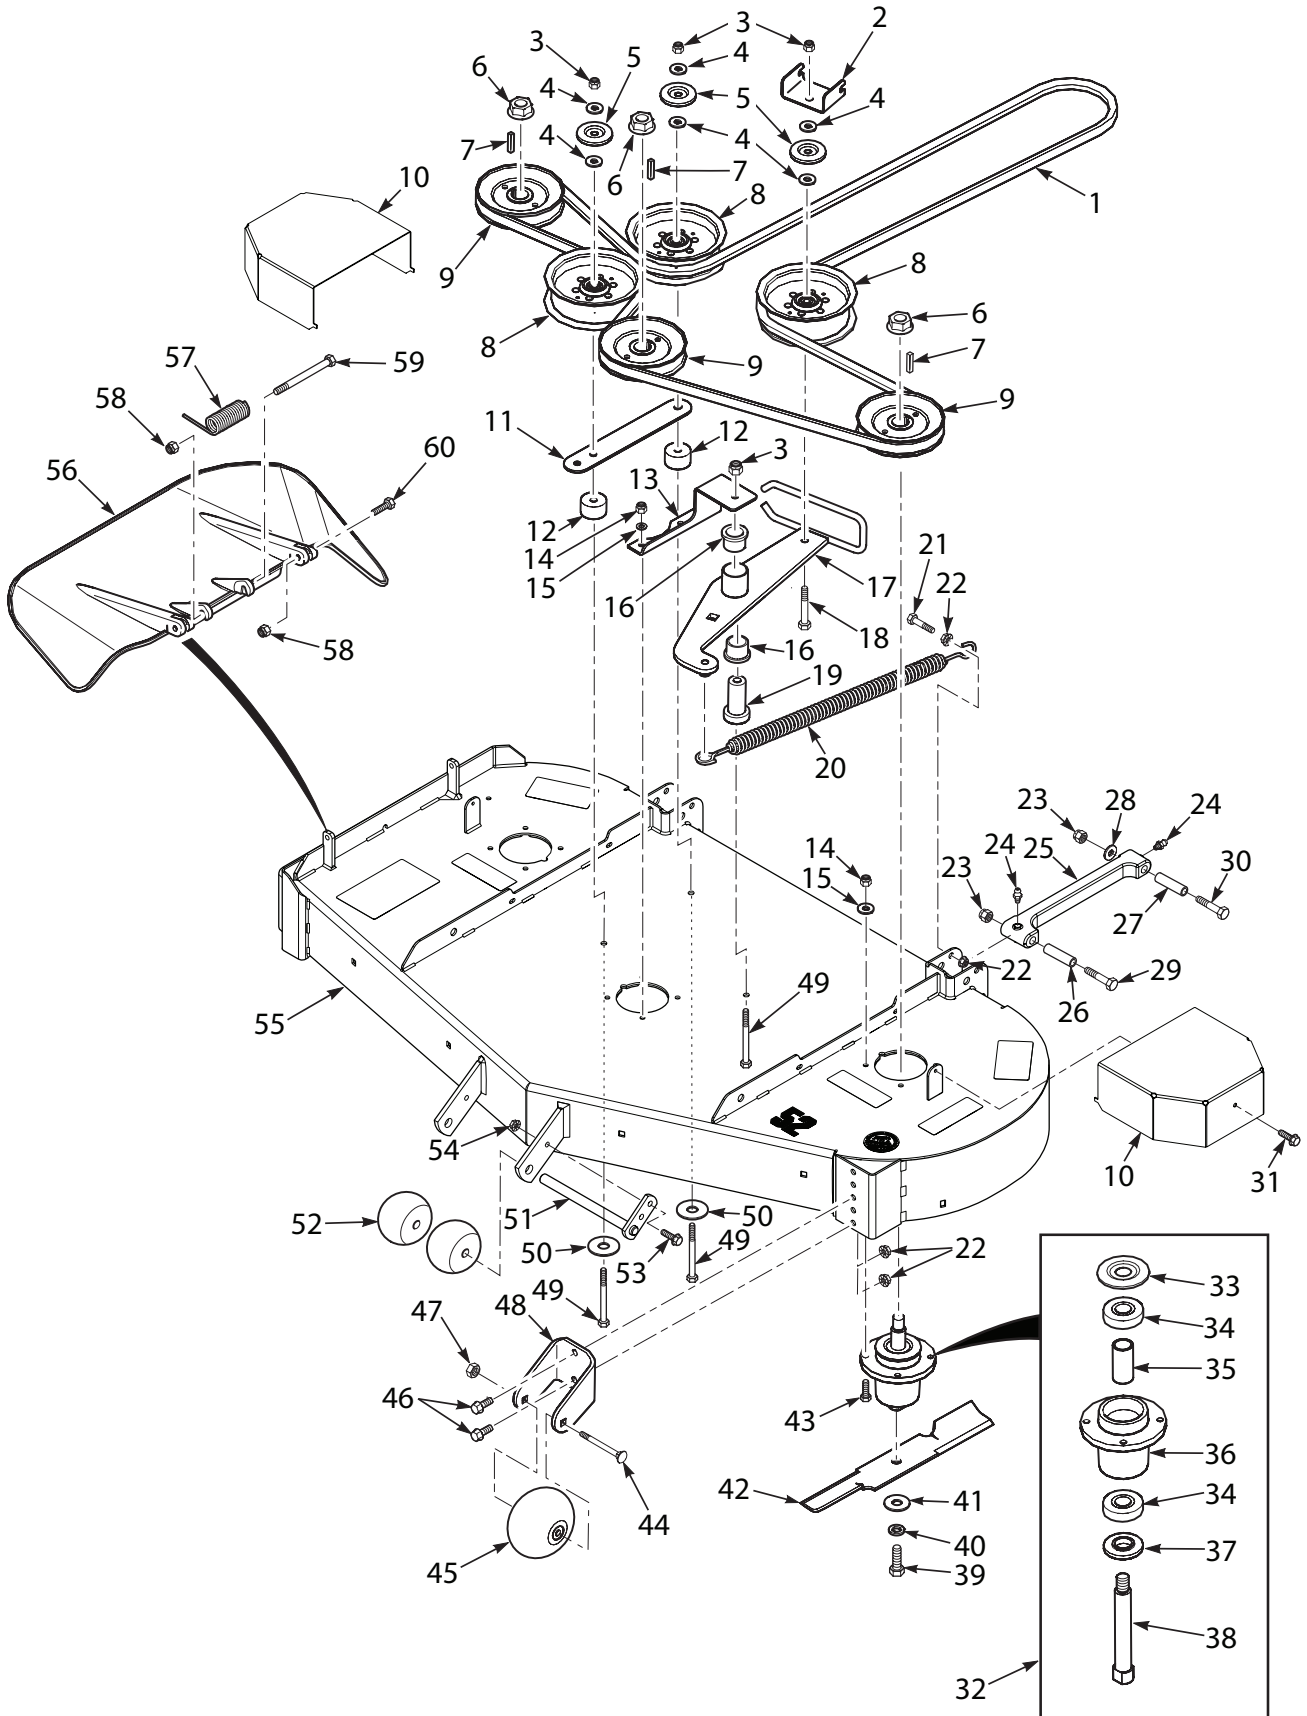

52H & 61H CUTTER DECKS

ILLUSTRATED PARTS LIST

52H & 61H CUTTER DECKS

	Part No.	Description
1	485424	Belt, Cutter Deck - 52H
	486027	Belt, Cutter Deck - 61H
2	424615	Bracket, Belt Guide
3	04021-09	Nut, 3/8-16 x 16 Elastic Stop
4	04043-04	Flatwasher, 3/8-.391 x .938 x .105
5	424367	Dust Shield
6	04112-06	Nut, 3/4-16 Spiral Lock
7	04063-01	Key, 1/4 x 1/4 x 1-1/4"
8	483422	Pulley, 5" Idler
9	483324	Pulley, 5.73" OD - 25mm Bore (52H)
	484026	Pulley, 6.32" OD - 25mm Bore (61H)
10	426729	Belt Cover (52H)
	425260	Belt Cover (61H)
11	424479	Brace, Pulley
12	43711	Spacer
13	424547	Support, Idler Pivot (52H)
	425264	Support, Idler Pivot (61H)
14	04021-22	Nut, 5/16-18 Elastic Stop Grade 8
15	04030-03	Lockwasher, 5/16"
16	483453-03	Bearing, 1" ID
17	462037	Idler Arm Assembly (incl. 16)
18	04001-31	Bolt, Hex Head 3/8-16 x 2-1/2"
19	43708	Pivot, Idler
20	483375	Spring, Cutter Deck Idler
21	04001-136	Bolt, Hex Head 3/8-16 x 1-1/2" Gr.8
22	04019-04	Nut, 3/8-16 Serrated Flange
23	04021-07	Nut, 1/2-13 Elastic Stop
24	48114-04	Grease Fitting, 1/4-28 Self Tap
25	462769	Pusharm Assembly, LH (incl. 24)
	462770	Pusharm Assembly, RH (incl. 24)
26	43985	Spacer, Pusharm - Deck
27	43986	Spacer, Pusharm - Axle
28	04040-07	Flatwasher, 1/2-.531 x 1.062 x .095
29	04001-145	Bolt, Hex Head 1/2-13 x 3-1/2"
30	04001-52	Bolt, Hex Head 1/2-13 x 2-1/2"
31	04011-29	Screw, 1/4-20 x .375" (52H)
	04013-05	Screw, 3/8-16 x 3/4" (61H)
32	461950	Spindle Assembly
33	483304	Debris Shield

	Part No.	Description
34	483303	Bearing
35	43693	Spacer
36	462014	Spindle Housing (incl. 34, 35)
37	43694	Protector, Bearing
38	43695	Shaft, Spindle
39	04001-121	Bolt, Hex Head 5/8-11 x 1-1/2"
40	04030-07	Lockwasher, 5/8"
41	04043-06	Flatwasher, 5/8-.688 x 1.75 x .134 HD
42	482878	Cutter Blade, 18" (52H)
	482879	Cutter Blade, 21" (61H)
43	04001-175	Bolt, Hex Head 5/16-18 x 1-1/2" Gr.8
44	04003-26	Bolt, Carriage 3/8-16 x 4"
45	481632	Wheel, Anti-Scalp
46	04017-27	Bolt, Hex Head Serr. Flange 3/8-16 x 1"
47	04021-05	Nut, 3/8-16 Center Lock
48	427865	Bracket, Anti-Scalp
49	04001-77	Bolt, Hex Head 3/8-16 x 3-1/2"
50	04041-38	Flatwasher, 3/8-.406 x 2.250 x .188
51	451926	Shaft Weldment, Guide Roller
52	482295	Wheel, Anti-Scalp
53	04001-09	Bolt, Hex Head 5/16-18 x 1"
54	04117-01	Nut, 5/16-18 Flange Elastic Stop
55	463266	Cutter Deck w/Decals (52H)
	463493	Cutter Deck w/Decals (61H)
56	462032	Discharge Chute (52H)
	462213	Discharge Chute (61H)
57	482245	Spring, Discharge Chute
58	04021-10	Nut, 5/16-18 Elastic Stop
59	04001-154	Bolt, Hex Head 5/16-18 x 4-3/4"
60	04001-12	Bolt, Hex Head 5/16-18 x 1-3/4"