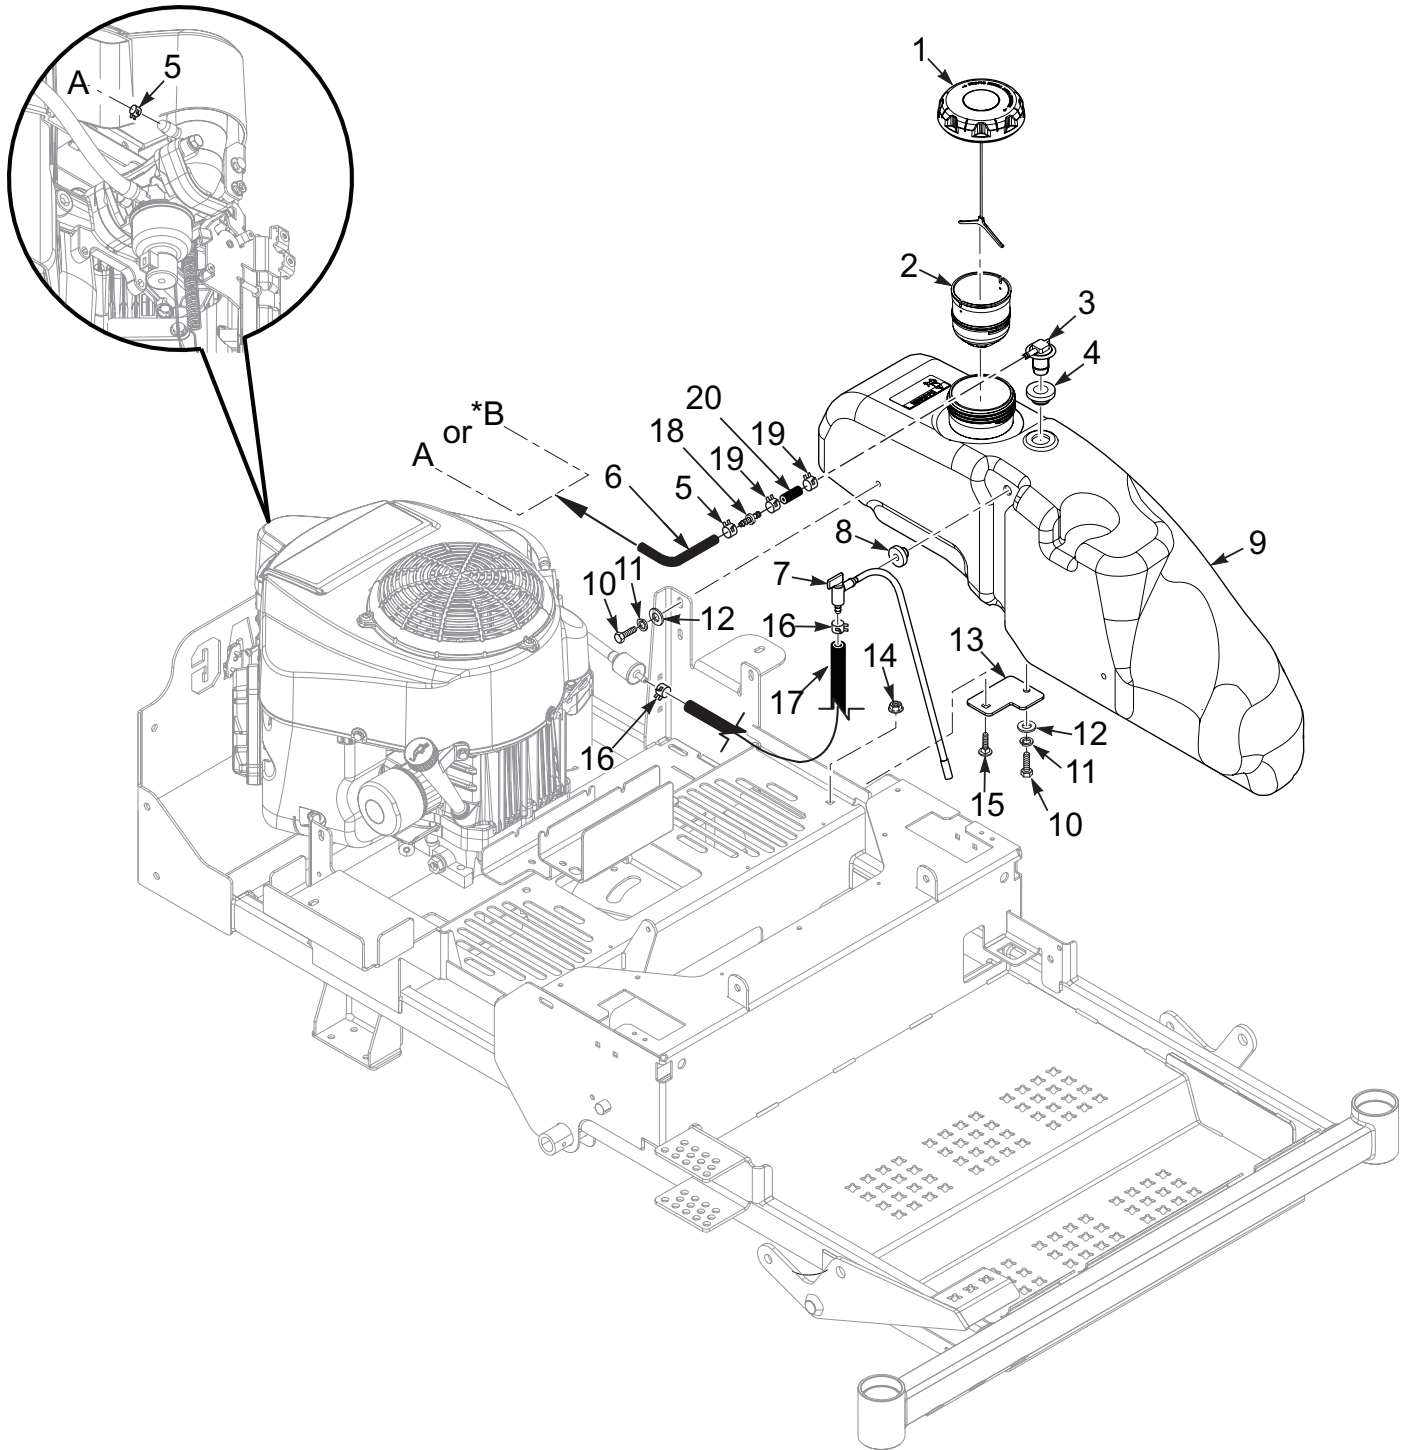

FUEL SYSTEM

FUEL SYSTEM

Ref. No.	Part No.	Description
1	484286	Fuel Cap
	*484297	Fuel Cap, C.A.R.B.
2	484279-03	Fuel Neck Insert
3	484333	Remote Vent, No Valve
4	484285	Grommet, Kelch
5	48059-05	Clamp, Vapor Hose -3/16"
6	484345	Hose, Vapor (order by inch)
7	485391	Valve, Fuel Shut Off
8	482571	Bushing, .56 Dia. Viton
9	463655	Fuel Tank Assembly (incl. 1, 2, 3, 4, 7, 8)
10	04001-08	Bolt, Hex Head 5/16-18 x 3/4"
11	04030-03	Lockwasher, 5/16"
12	04040-15	Flatwasher, 5/16-.375 x .875 x .083
13	**428185	Mounting Bracket, Fuel Tanks Front
14	**04019-03	Nut, 5/16-18 Serrated Flange
15	**04003-12	Bolt, Carriage 5/16-18 x 3/4"
16	48059-01	Clamp, Fuel Hose 1/4"
17	483617	Hose, Non-perm Fuel - 1/4" Dia. (order by inch)
18	484343-01	Mender, 1/4 x 3/16 w/.02 Hole
19	48059-02	Clamp, Fuel Hose 7/32" ID
20	484347	Hose, 1/4" Vapor Return (order by inch)