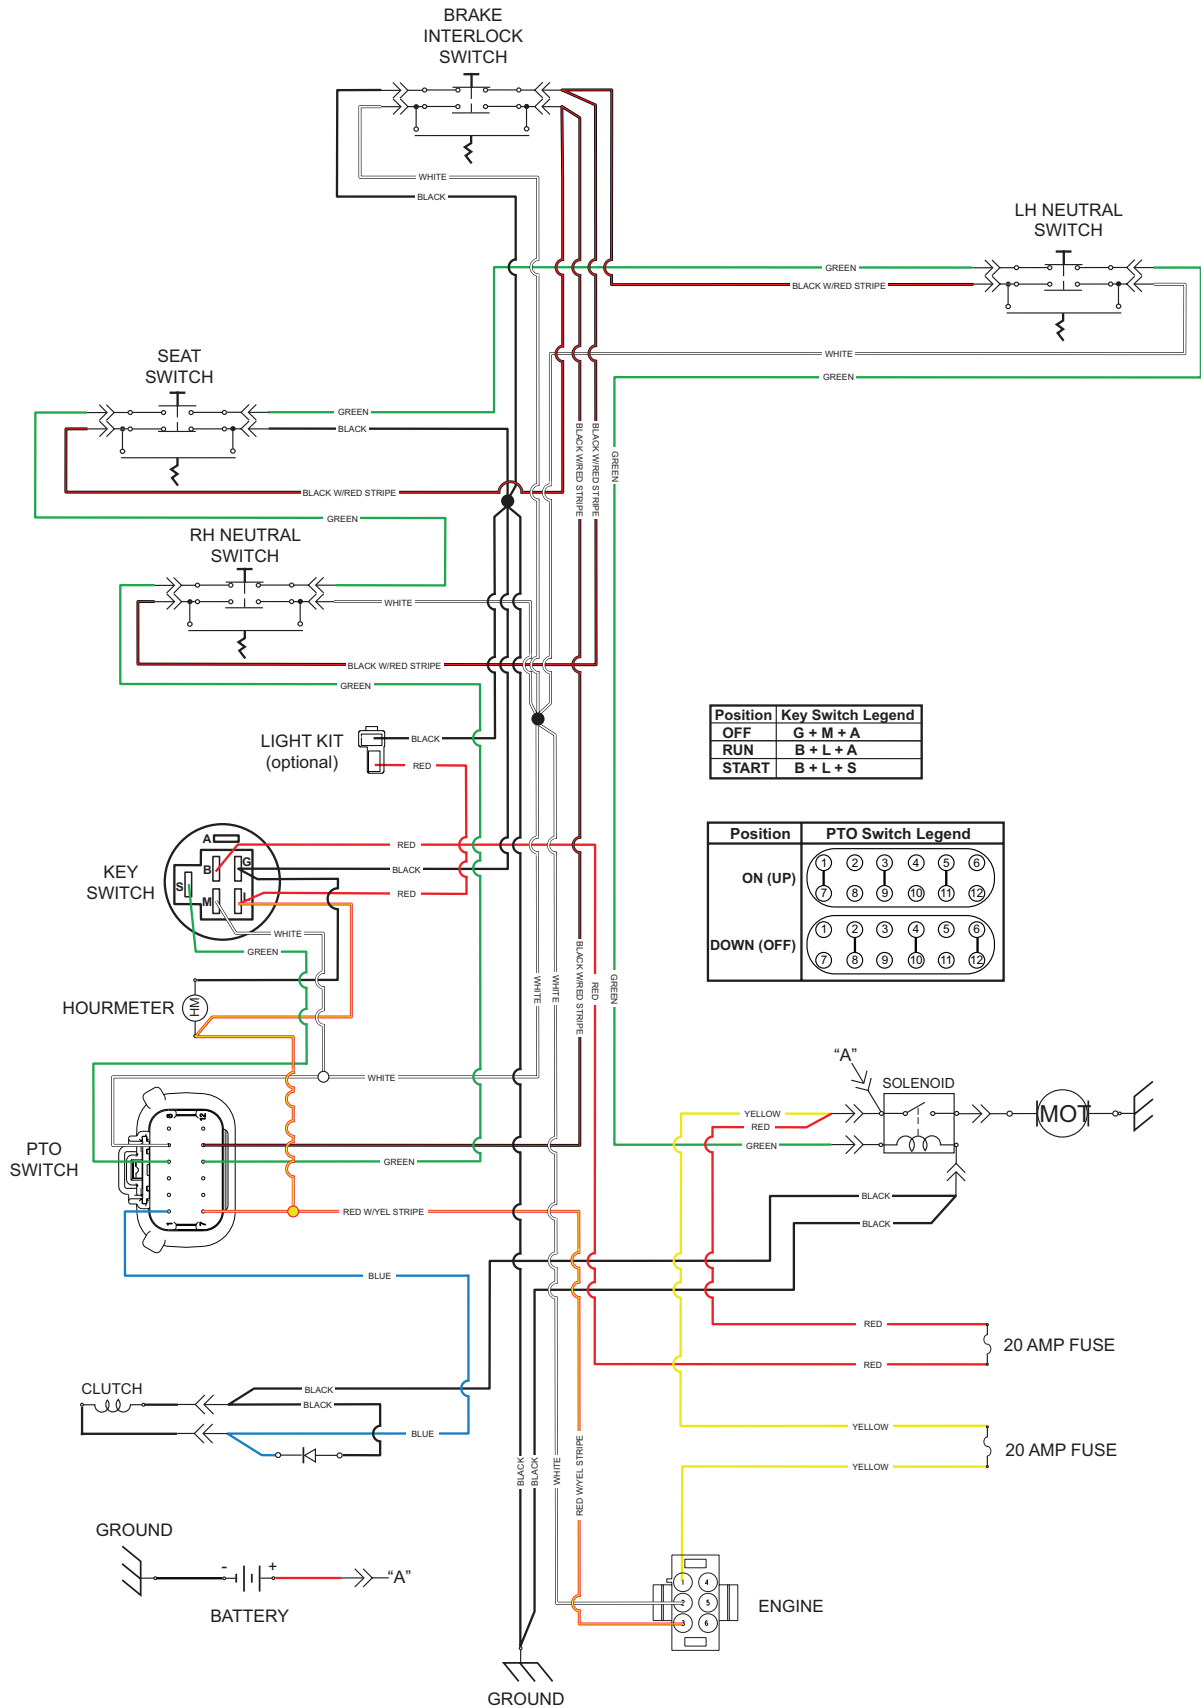

8

9

11

10

12

13

14

REPLACEMENT DECALS AND INFORMATION PLATES

Ref. No.	Part No.	Description
1	483402	Decal, Belt Cover
2	483405	Decal, Warning
3	485551	Decal, Start/Drive
4	483505	Decal, Spinning Blades
5	482100	Decal, Traction Control
6	486492	Decal, Height of Cut
7	486896	Decal, 42 Hero
	486799	Decal, 52 Hero
	486800	Decal, 61Hero
8	483406	Decal, Knives
9	488239	Decal, Adjustments - SLS
10	485387	Decal, Instrument Panel - SLS
11	488218	Decal. SLS - Fuel Tank
12	485516	Decal, Belt Routing - SLS(42 52 & 61)
13	486493	Decal, Cutter Deck Lift Control
14	485403	Decal, USA

ELECTRICAL SCHEMATIC

Position	Key Switch Legend
OFF	G + M + A
RUN	B + L + A
START	B + L + S

Position	PTO Switch Legend
ON (UP)	① ② ③ ④ ⑤ ⑥
	⑦ ⑧ ⑨ ⑩ ⑪ ⑫
DOWN (OFF)	① ② ③ ④ ⑤ ⑥
	⑦ ⑧ ⑨ ⑩ ⑪ ⑫