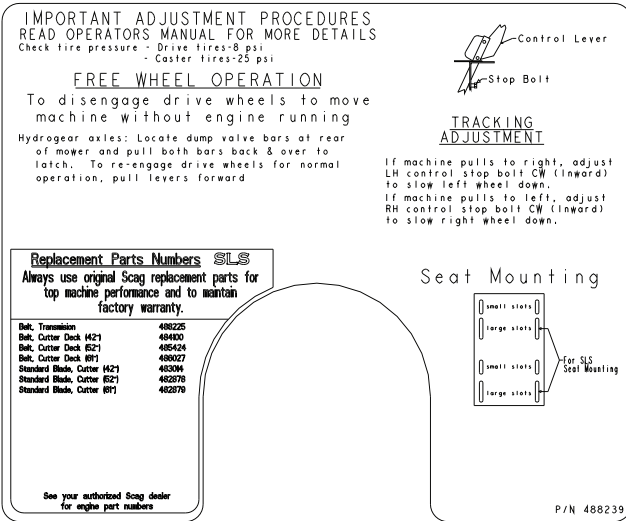

REPLACEMENT DECALS AND INFORMATION PLATES

1

2

4

5

3

6

7

8

9

11

10

12

13

14