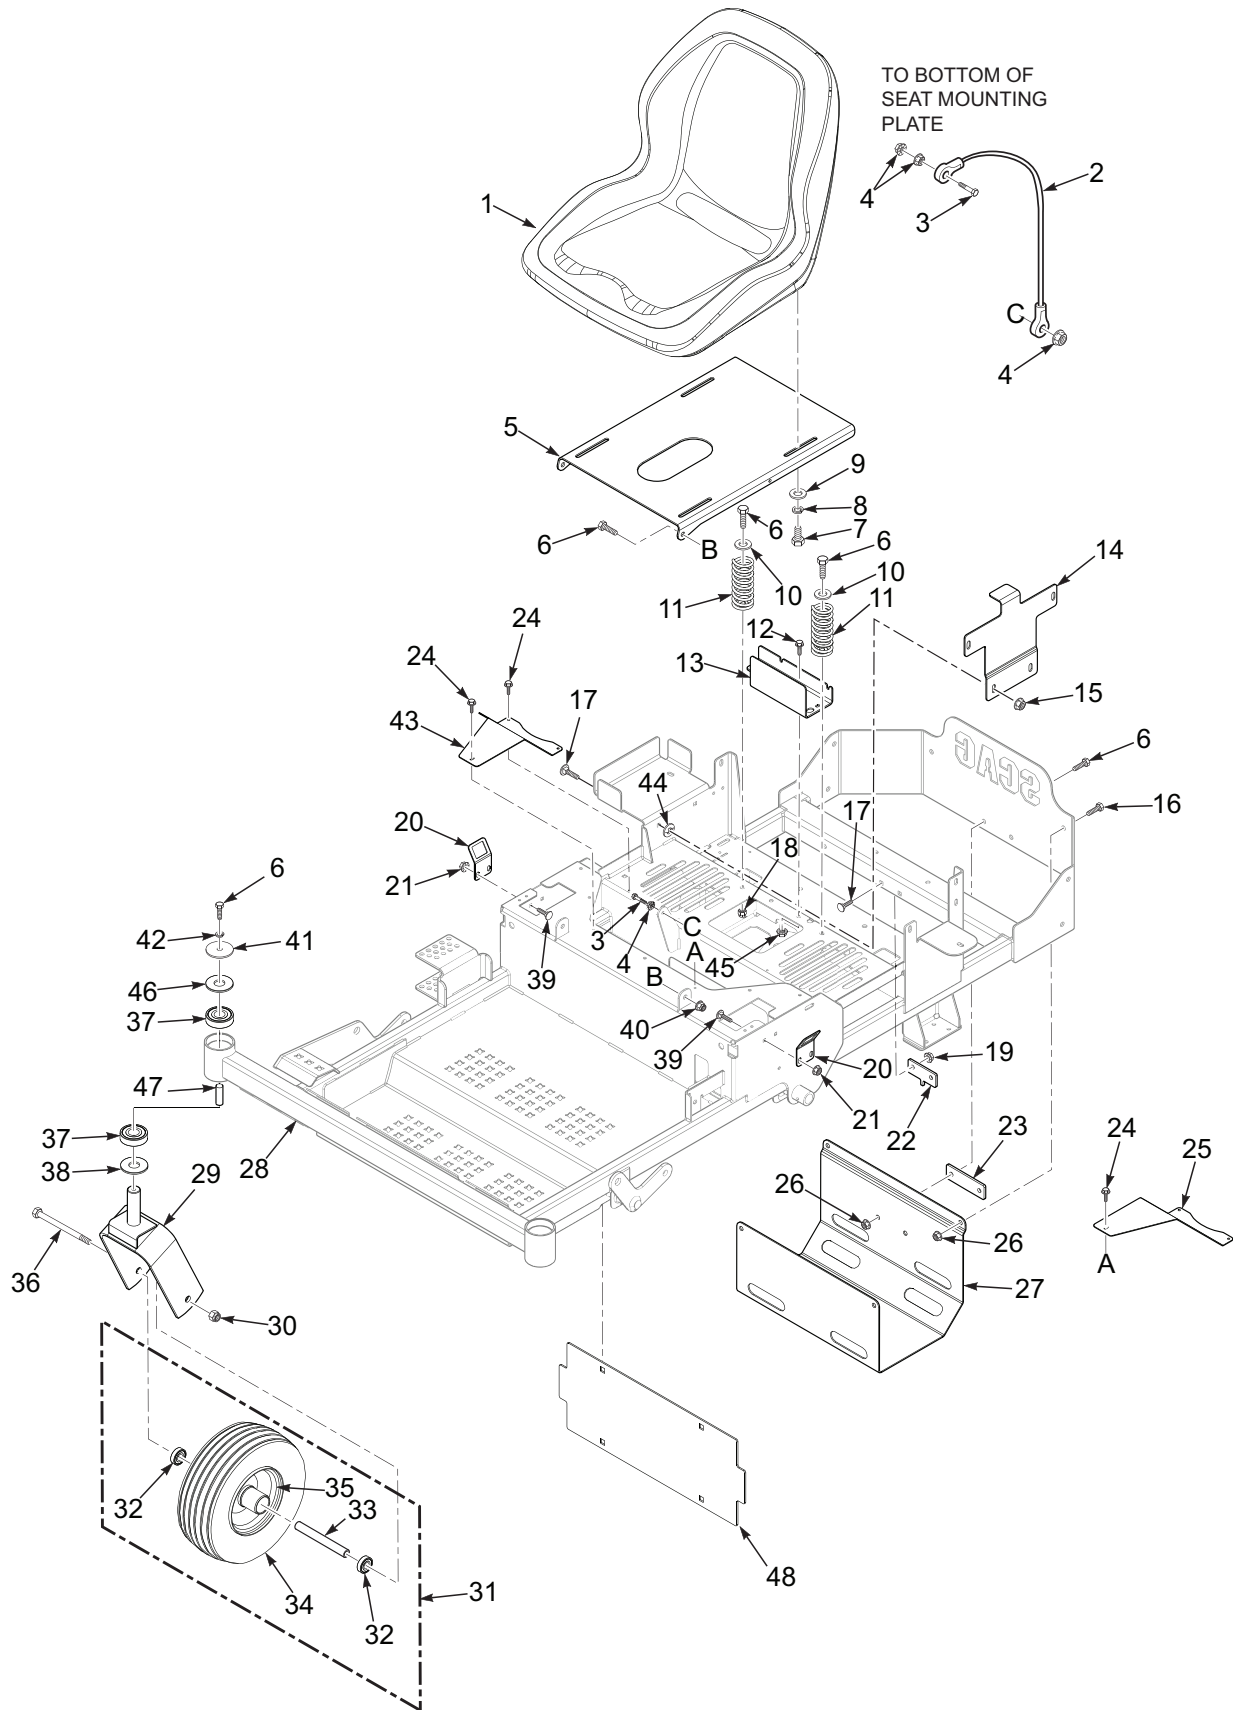

SHEET METAL COMPONENTS

ILLUSTRATED PARTS LIST

SHEET METAL COMPONENTS

Part No.	Description
1	488224 Seat, SLS
2	483559 Cable, Seat Stop
3	04001-59 Bolt, Hex Head 1/4-20 x 1-1/4"
4	04019-02 Nut, 1/4-20 Serrated Flange
5	463662 Seat Plate w/Decal
6	04001-19 Bolt, Hex Head 3/8-16 x 1"
7	04001-09 Bolt, Hex Head 5/16-18 x 1"
8	04030-03 Lockwasher, 5/16"
9	04040-15 Flatwasher, 5/16-.375 x .875 x .083
10	04041-07 Flatwasher, 3/8-.391 x .938 x .105
11	483372 Spring, Seat
12	04017-16 Bolt, Hex Head 5/16-18 x 3/4" Serrated Flange
13	426768 Channel, Hose
14	428184 Battery Hold Down
15	04117-01 Nut, 5/16-18 Flange Elastic Stop
16	04001-18 Bolt, Hex Head 3/8-16 x 3/4"
17	04003-12 Bolt, Carriage 5/16-18 x 3/4"
18	04021-09 Nut, 3/8-16 Elastic Stop
19	04117-01 Nut, 5/16-18 Flange Elastic Stop
20	426727 Bracket, Switch
21	04117-03 Nut, 1/4-20 Flange Elastic Stop
22	427961 Plate, Anti-Rotation
	428752 Plate, Anti-Rotation - Warner (SZL-48H)
23	428187 Plate, Spacer
24	04011-11 Screw, #10-32 x .56
25	426767 Guard, Belt - LH
26	04019-04 Nut, 3/8-16 Serrated Flange
27	428132 Skid Plate, SZL
28	463663 Mainframe w/Decals - SLS-48H
	463664 Mainframe w/Decals - SLS-52H
	463665 Mainframe w/Decals - SLS-61H
29	463444 Caster Assembly (INCL 30,31,36)
	453282 Yoke Weldment, Caster
30	04021-07 Nut, 1/2-13 Elastic Stop
31	485939 Caster Wheel Assembly (incl. 32, 33, 34, 35)
32	485243 Bearing
33	431052 Spacer, Wheel Bearing
34	485941 Tire, 11 x 6 x 5
35	485940 Rim Assembly (incl. 32, 33)
36	04001-134 Bolt, Hex Head 1/2-13 x 6-1/2"
37	483466 Bearing
38	424636 Spacer, Yoke
39	04003-02 Bolt, Carriage 1/4-20 x 3/4"
40	04117-02 Nut, 3/8-16 Flange Elastic Stop
41	04041-38 Flatwasher, 3/8-.406 x 2.25 x .188
42	04030-04 Lockwasher, 3/8"
43	426785 Guard, Belt - RH
44	04024-03 U-Nut, 5/16 Push-On
45	04019-03 Nut, 5/16-18 Serrated Flange
46	04040-11 Flatwasher, 7/16-.500 x 1.25 x .83
47	43736 Spacer, Caster Bearing
48	428141 Plate, Backing