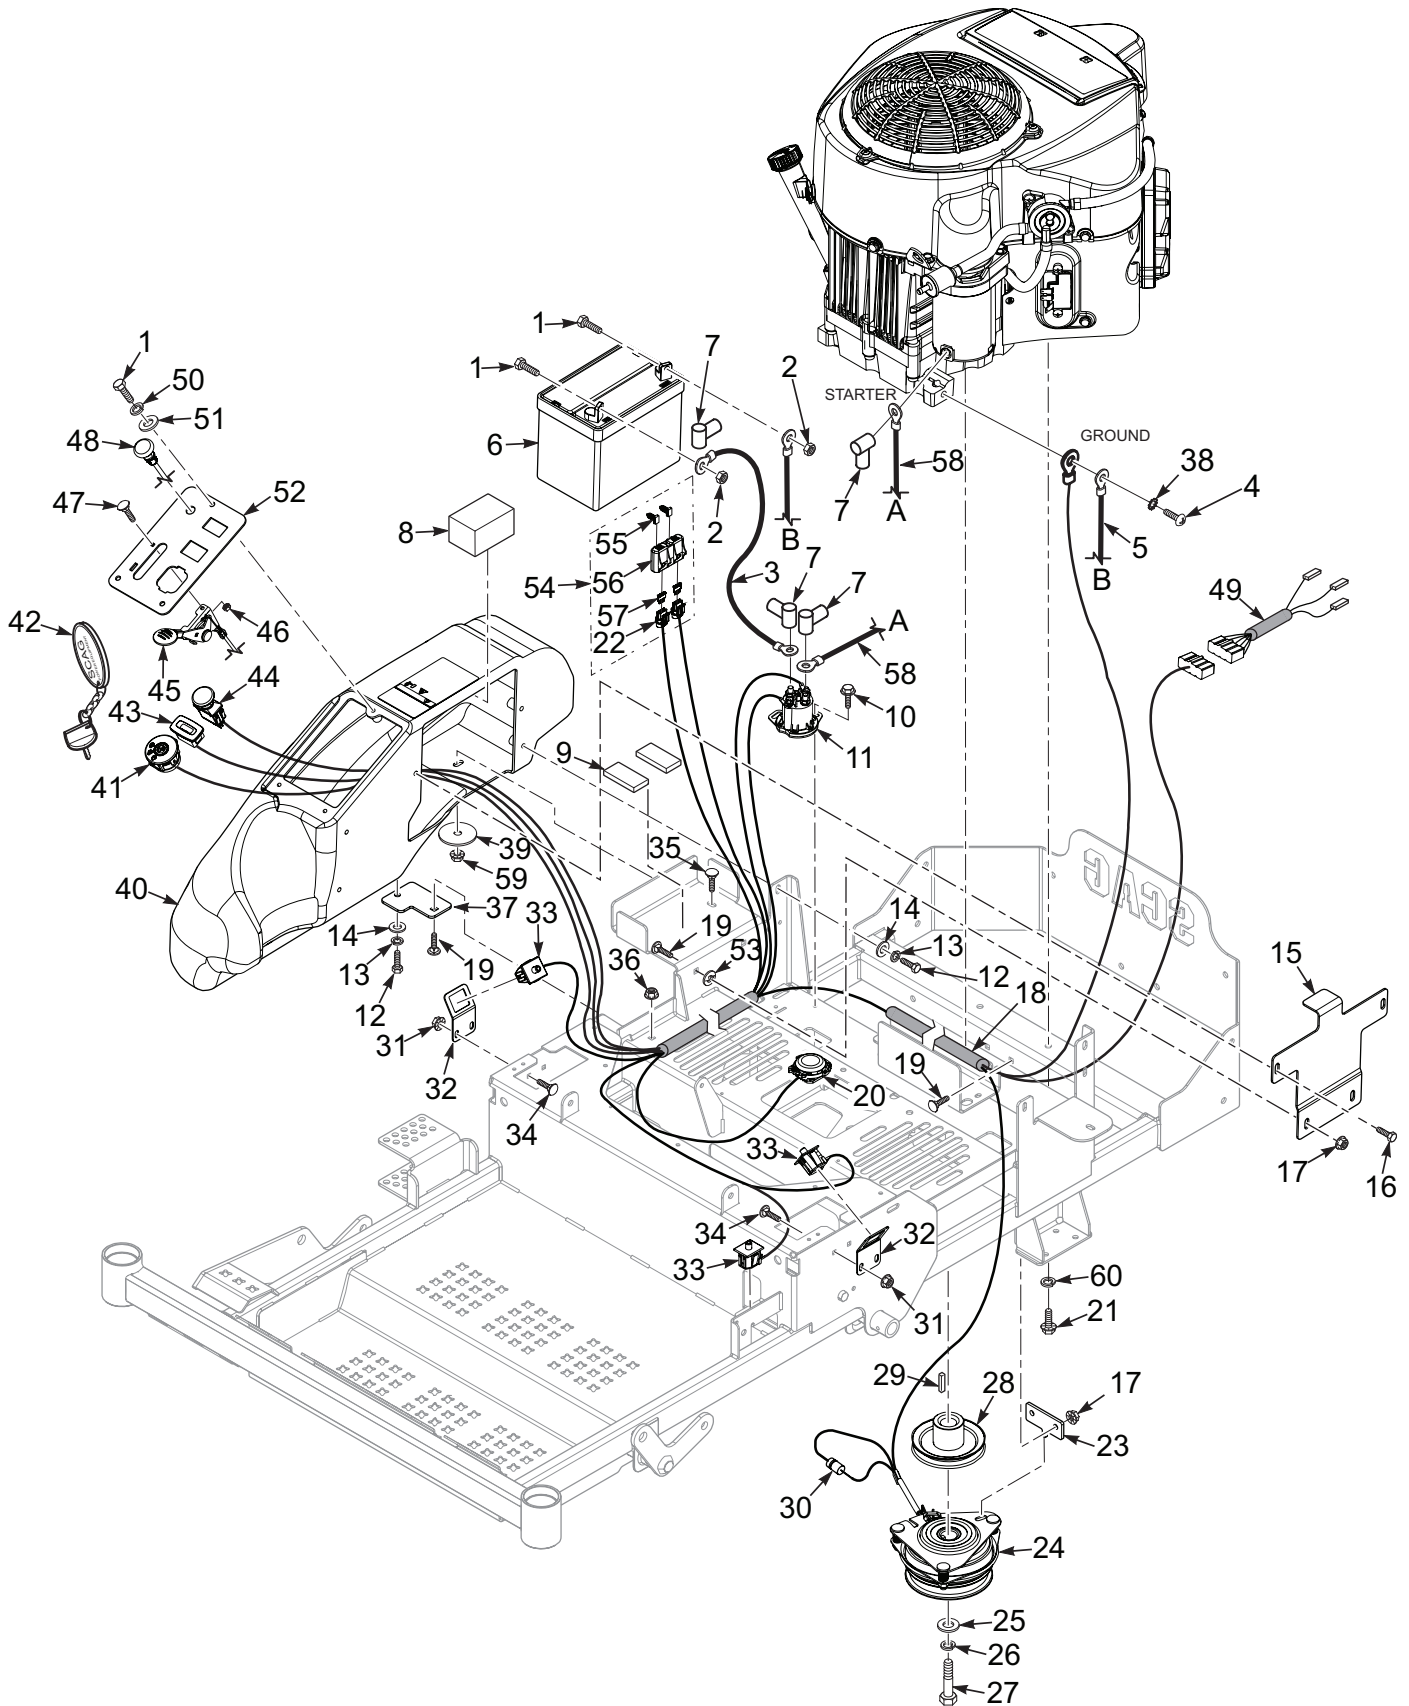

ELECTRICAL SYSTEM

ELECTRICAL SYSTEM

	Part No.	Description
1	04001-44	Bolt, Hex Head 1/4-20 x 1/2"
2	04020-02	Nut, 1/4-20 UNC
3	48029-29	Cable, Battery - 18" Red
4	04002-06	Screw, M8-1.25 X 16 Shakeproof
	04011-14	Screw, 1/4" - 20 x .75" (Kohler)
5	48029-14	Cable, Battery - 31-1/2" Black
6	*485212	Battery, 12v - 230CCA
7	48126	Rubber Boot
8	485506	Pad, Battery - Rubber
9	485505	Pad, Battery - Rubber
10	04011-14	Screw, 1/4-20 x 3/4" Shakeproof
11	483278	Solenoid, Sealed
12	04001-08	Bolt, Hex Head 5/16-18 x 3/4"
13	04030-03	Lockwasher, 5/16"
14	04040-15	Flatwasher, 5/16-.375 x .875 x .083
15	428184	Battery Hold Down
16	04017-15	Bolt, Hex Head 5/16-18 x 1/2" Serrated Flange
17	04117-01	Nut, 5/16-18 Elastic Stop
18	486518	Wire Harness
19	04003-12	Bolt, Carriage 5/16-18 x 3/4"
20	483474	Switch, Double Pole - Twist
21	04001-32	Bolt, Hex Head 3/8-16 x 1-1/4"
22	483629	Fuse Holder
23	427961	Plate, Anti-Rotation
24	462715	Clutch, GTI-CH03 (42H, 52H)
	484063	Clutch, GT2 (61H)
25	04041-28	Flatwasher, 7/16-.496 x 1.75 x .25
26	04030-05	Lockwasher, 7/16"
27	04102-12	Bolt, Hex Head 7/16-20 x 3/4" w/Patch
28	488220	Pulley, 4-1/2" - 1" Bore
	488221	Pulley, 4-1/2" - 1.125" Bore (61H)
29	04063-01	Key, 1/4 x 1/4 x 1-1/4"
	04063-42	Key, 1/4 X 1/4 X 3.00
30	483958	Diode (part of wire harness)
31	04117-03	Nut, 1/4-20 Flange Elastic Stop
32	426727	Bracket, Switch
33	483473	Switch, Double Pole - Plunger
34	04003-02	Bolt, Carriage 1/4-20 x 3/4"

	Part No.	Description
35	04003-04	Bolt, Carriage 5/16-181 x 1"
36	04019-03	Nut, 5/16-18 Serrated Flange
37	428185	Mounting Bracket, Fuel Tank Front
38	04031-03	Lockwasher, 5/16" Ext.
39	04041-38	Flatwasher, 3/8-.406 x 2.25 x .188
40	463669	Console Tank, SLS
41	483472	Ignition Switch
42	462069	Key Fob Assembly
	483609	Key w/Shroud Only
43	484565	Hourmeter, Inductive
44	485833	Switch, PTO Sealed
45	483434	Throttle Cable - Kohler
	483645	Throttle Cable - Kawasaki, Briggs, Scag
46	04021-26	Nut, #10-24 Elastic Stop
47	04003-43	Bolt, Carriage #10-24 x 1/2"
48	483435	Choke Control - Kohler
	483646	Choke Control - Kawasaki, Briggs, Scag
49	483529	Wire Harness Adapter, Kawasaki Only
50	04030-02	Lockwasher, 1/4"
51	04040-14	Flatwasher, 1/4-.312 x .750 x .065
52	462793	Instrument Panel w/Decal
53	04024-03	Nut, 5/16 Push-On
54	483642	Double Fuse Assembly (incl. 22, 55, 56, 57)
55	482588	Clip, Wire
56	483571	Cover, Double
57	48298	Fuse, 20 Amp
58	48029-29	Cable, Battery - 18" Red (Kawasaki)
	48029-13	Cable, Battery - 25" Red (Kohler)
59	04021-10	Nut, 5/16-18 Elastic Stop
60	04030-04	Washer, Lock 3/8 Spring
	04031-03	Washer, Lock 5/16 Ext Tooth (ground)

* Not available through Scag Power Equipment. Purchase locally.